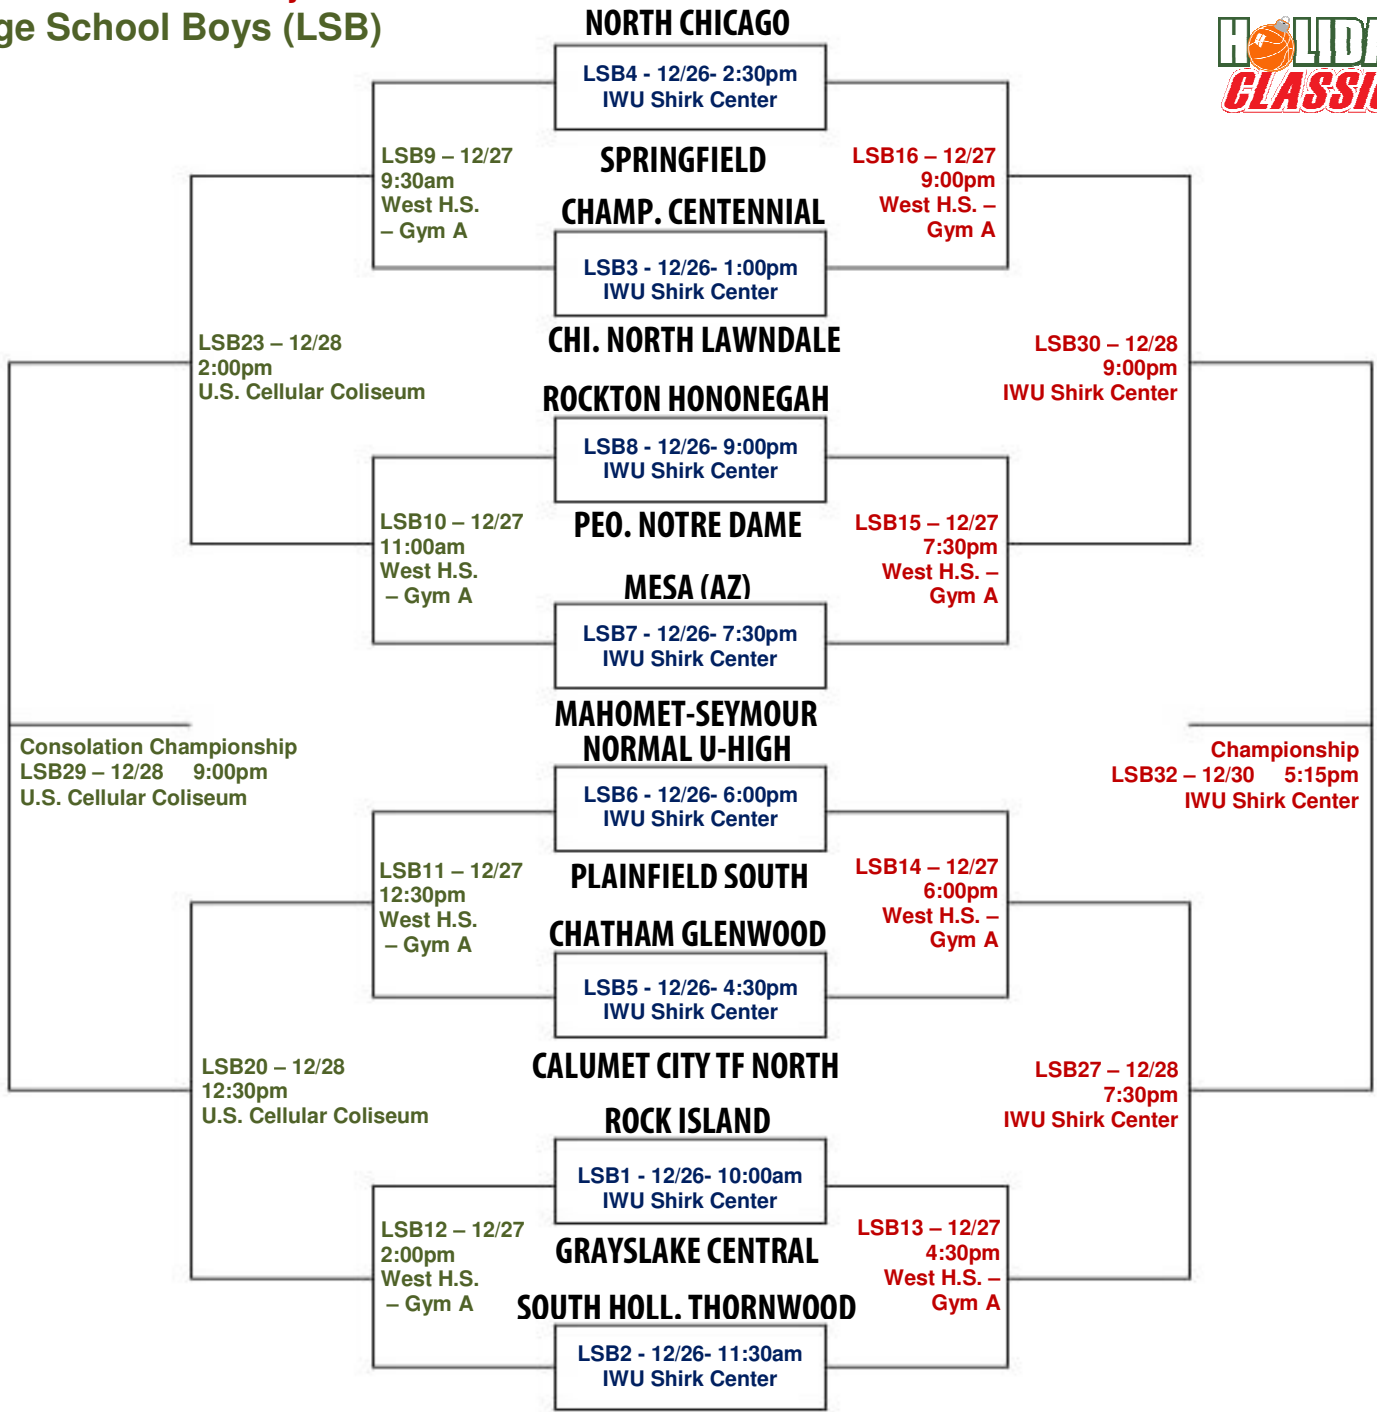

2013 State Farm Holiday Classic
Large School Boys (LSB)

West = Normal West High School
 LSB = Large School Boys