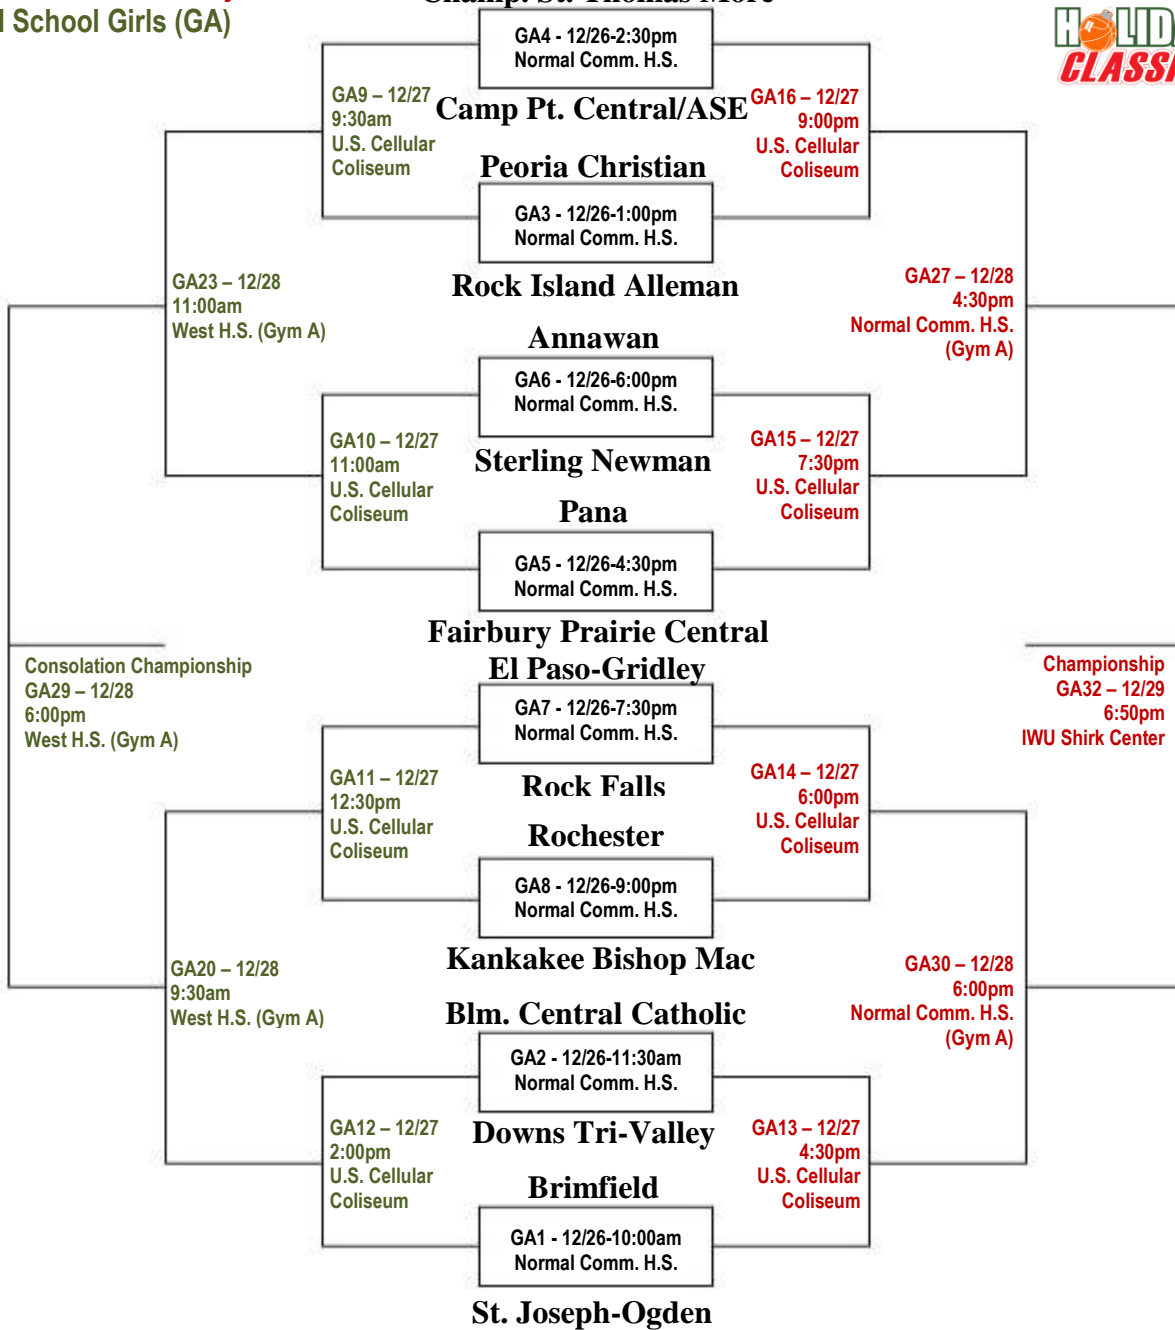

**2012 State Farm Holiday Classic
Small School Girls (GA)**

Champ. St. Thomas More

Loser GA 9
GA17 - 12/27 4:00pm Normal Comm. (Gym B)
Loser GA 10
Loser GA 11
GA18 - 12/27 7:00pm Normal Comm. (Gym B)
Loser GA 12
Loser GA 17
GA19 - 12/28 9:00am Normal Comm. (Gym B)
Loser GA 18

GA22 - 12/28 10:30am Normal Comm. H.S. (Gym B)

5th Cons.

Loser GA 20
GA25 - 12/28 4:00pm Normal Comm. (Gym B)
Loser GA 23

3rd Place

Loser GA 27
GA31 - 12/29 9:00am IWU Shirk Center
Loser GA 30

7th Place

Loser GA 13
GA21 - 12/28 9:30am Normal Comm. (Gym A)
Loser GA 14
Loser GA 15
GA24 - 12/28 11:00am Normal Comm. (Gym A)
Loser GA 16
Loser GA 21
GA28 - 12/28 5:30pm Normal Comm. (Gym B)
Loser GA 24