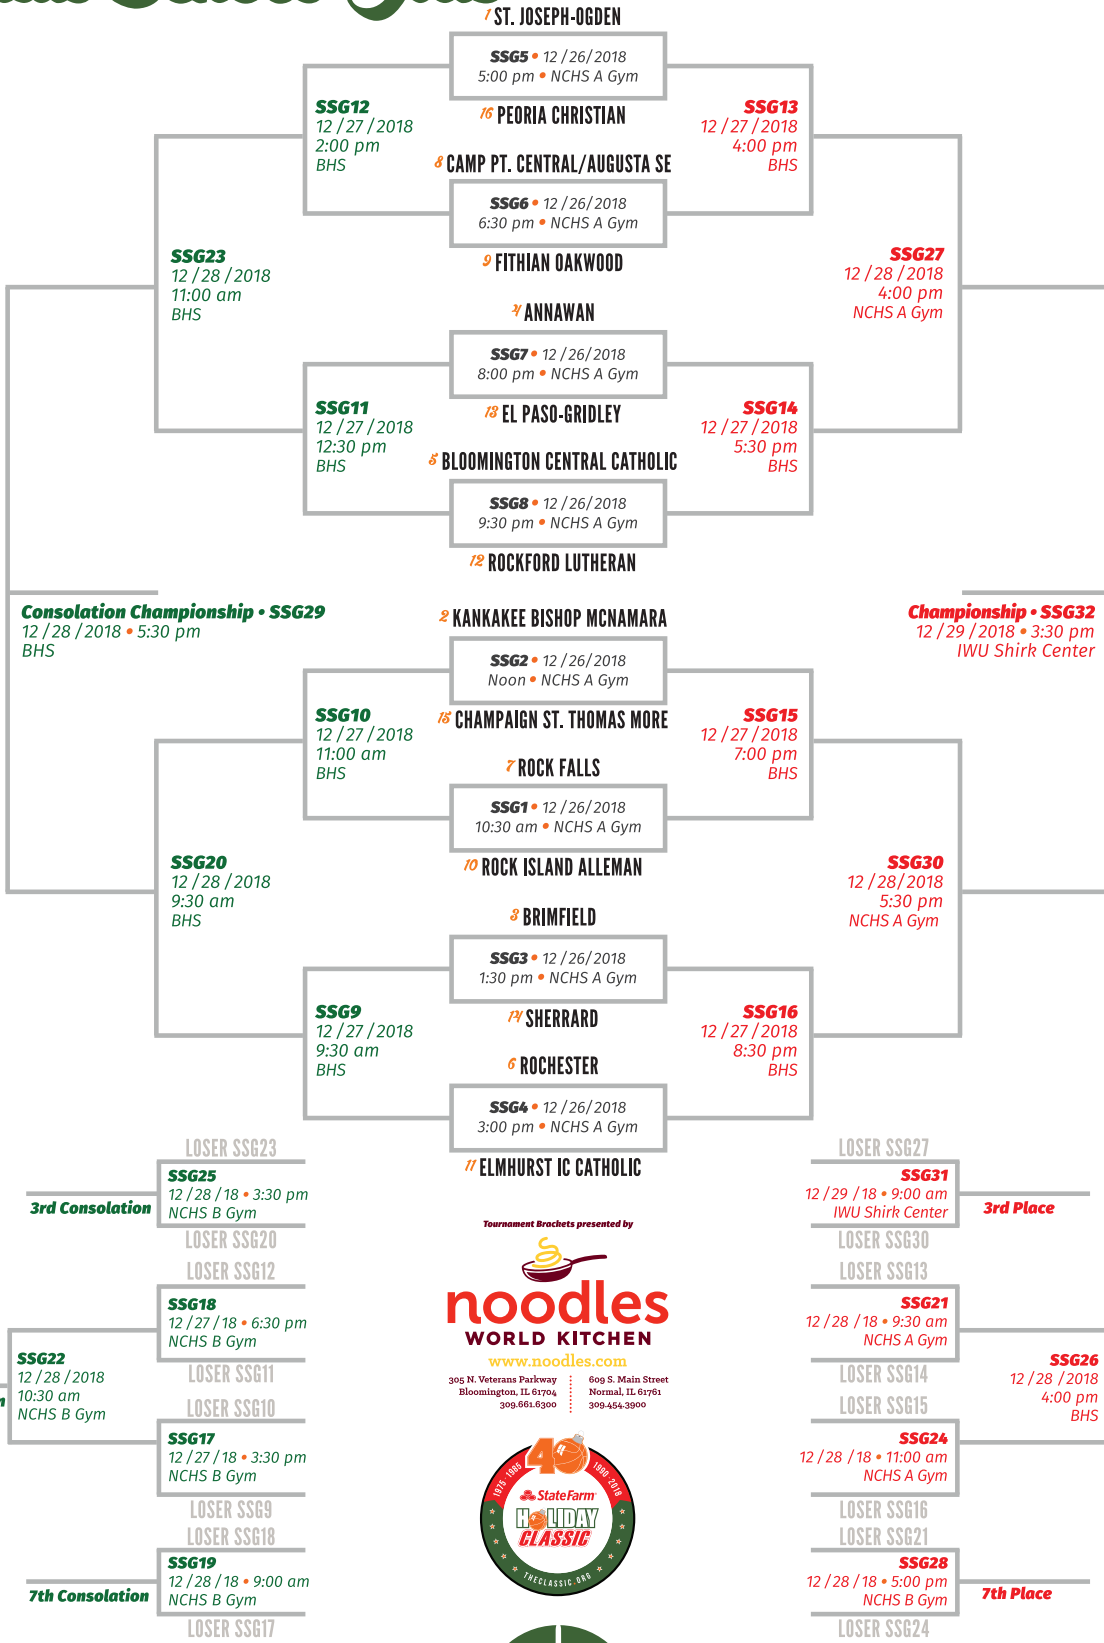

# Small School Girls

Tournament Brackets presented by

**noodles**  
WORLD KITCHEN  
www.noodles.com

305 N. Veterans Parkway  
Bloomington, IL 61704  
309.661.6300

609 S. Main Street  
Normal, IL 61761  
309.454.3900

**IWU** • Illinois Wesleyan University Shirk Center  
**BHS** • Bloomington High School  
**NCHS** • Normal Community High School