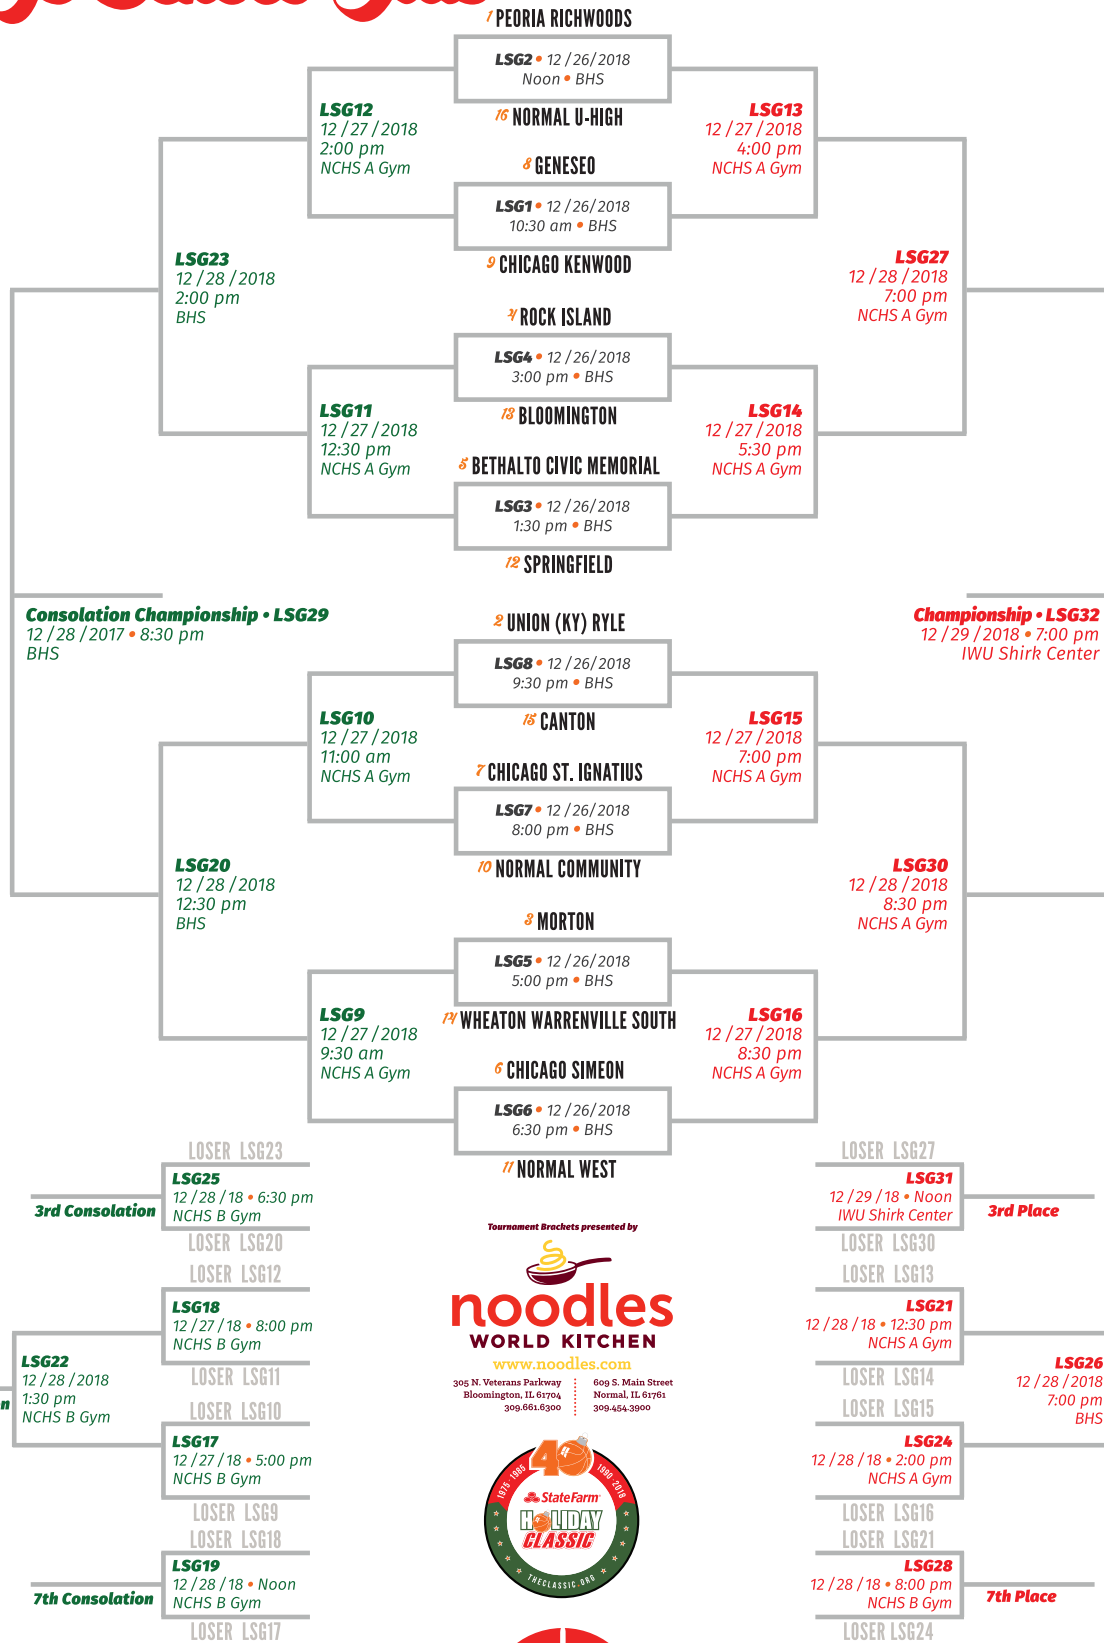

# Large School Girls

Tournament Brackets presented by

**noodles**  
WORLD KITCHEN  
www.noodles.com

305 N. Veterans Parkway  
Bloomington, IL 61704  
309.661.6300

609 S. Main Street  
Normal, IL 61761  
309.454.3900

IWU • Illinois Wesleyan University Shirk Center  
BHS • Bloomington High School  
NCHS • Normal Community High School