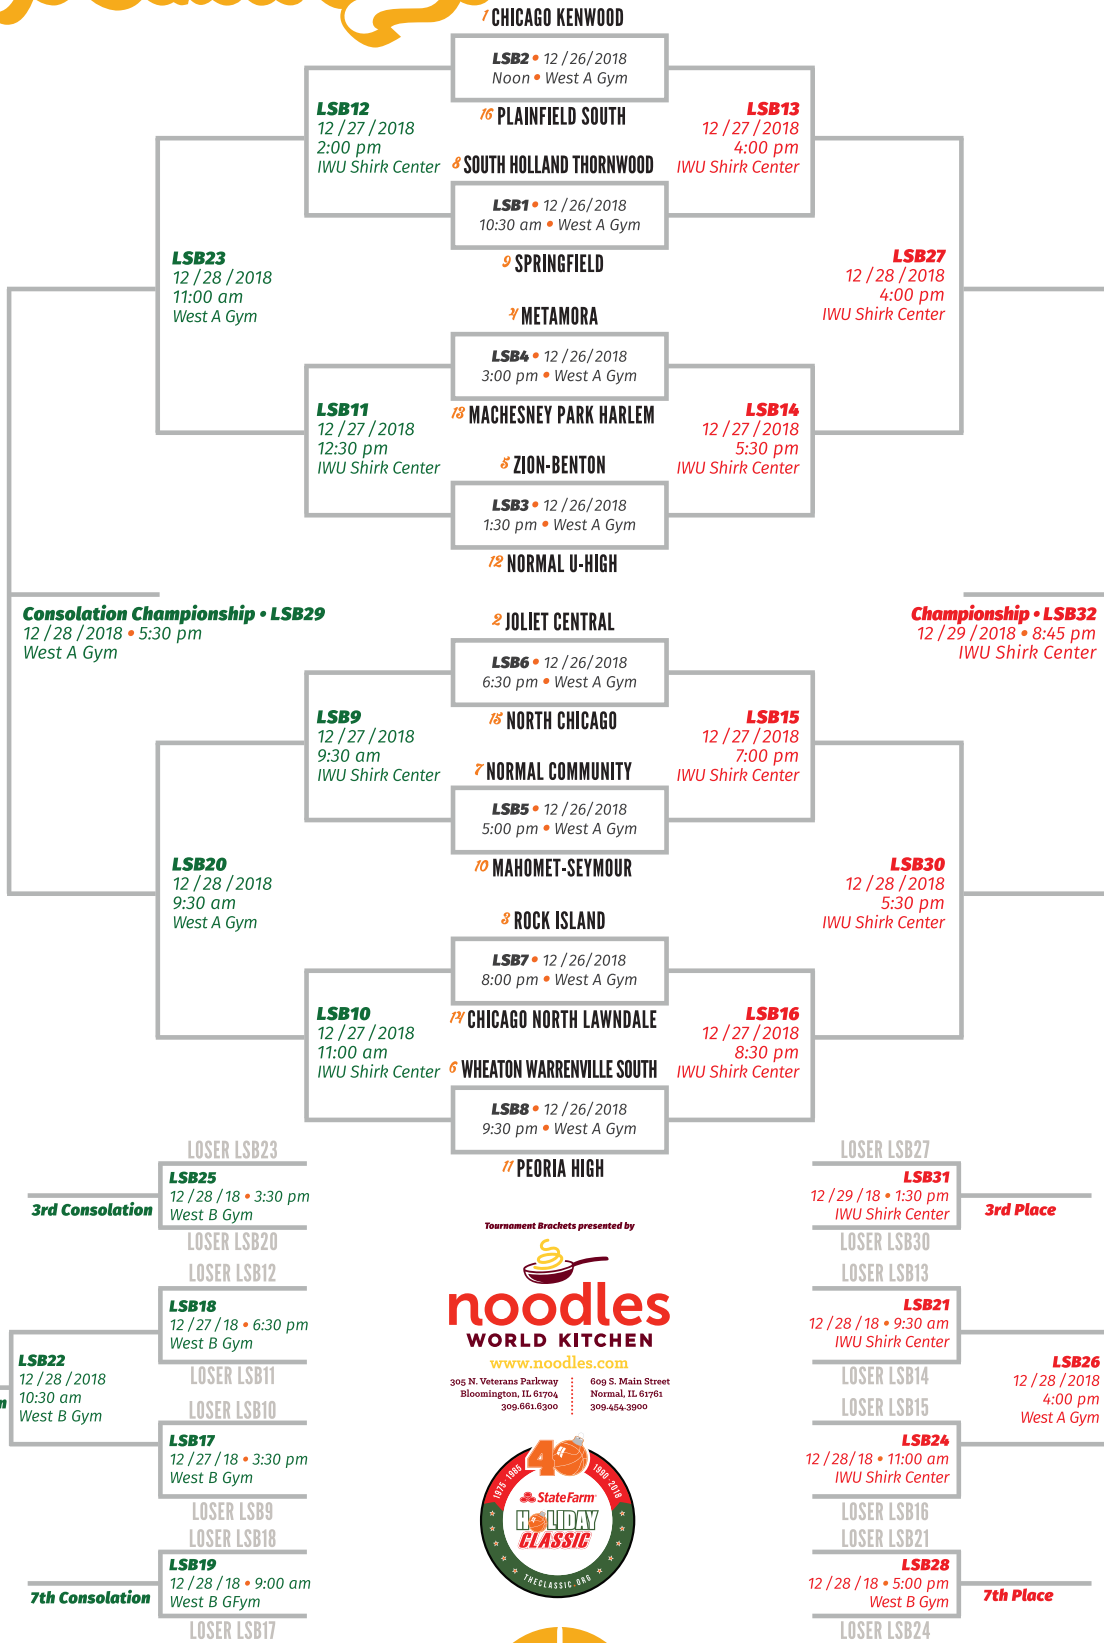

Large School Boys

Tournament Brackets presented by

www.noodles.com

305 N. Veterans Parkway
 Bloomington, IL 61704
 309.661.6300

609 S. Main Street
 Normal, IL 61761
 309.454.3900

IWU • Illinois Wesleyan University Shirk Center
 West • Normal West High School