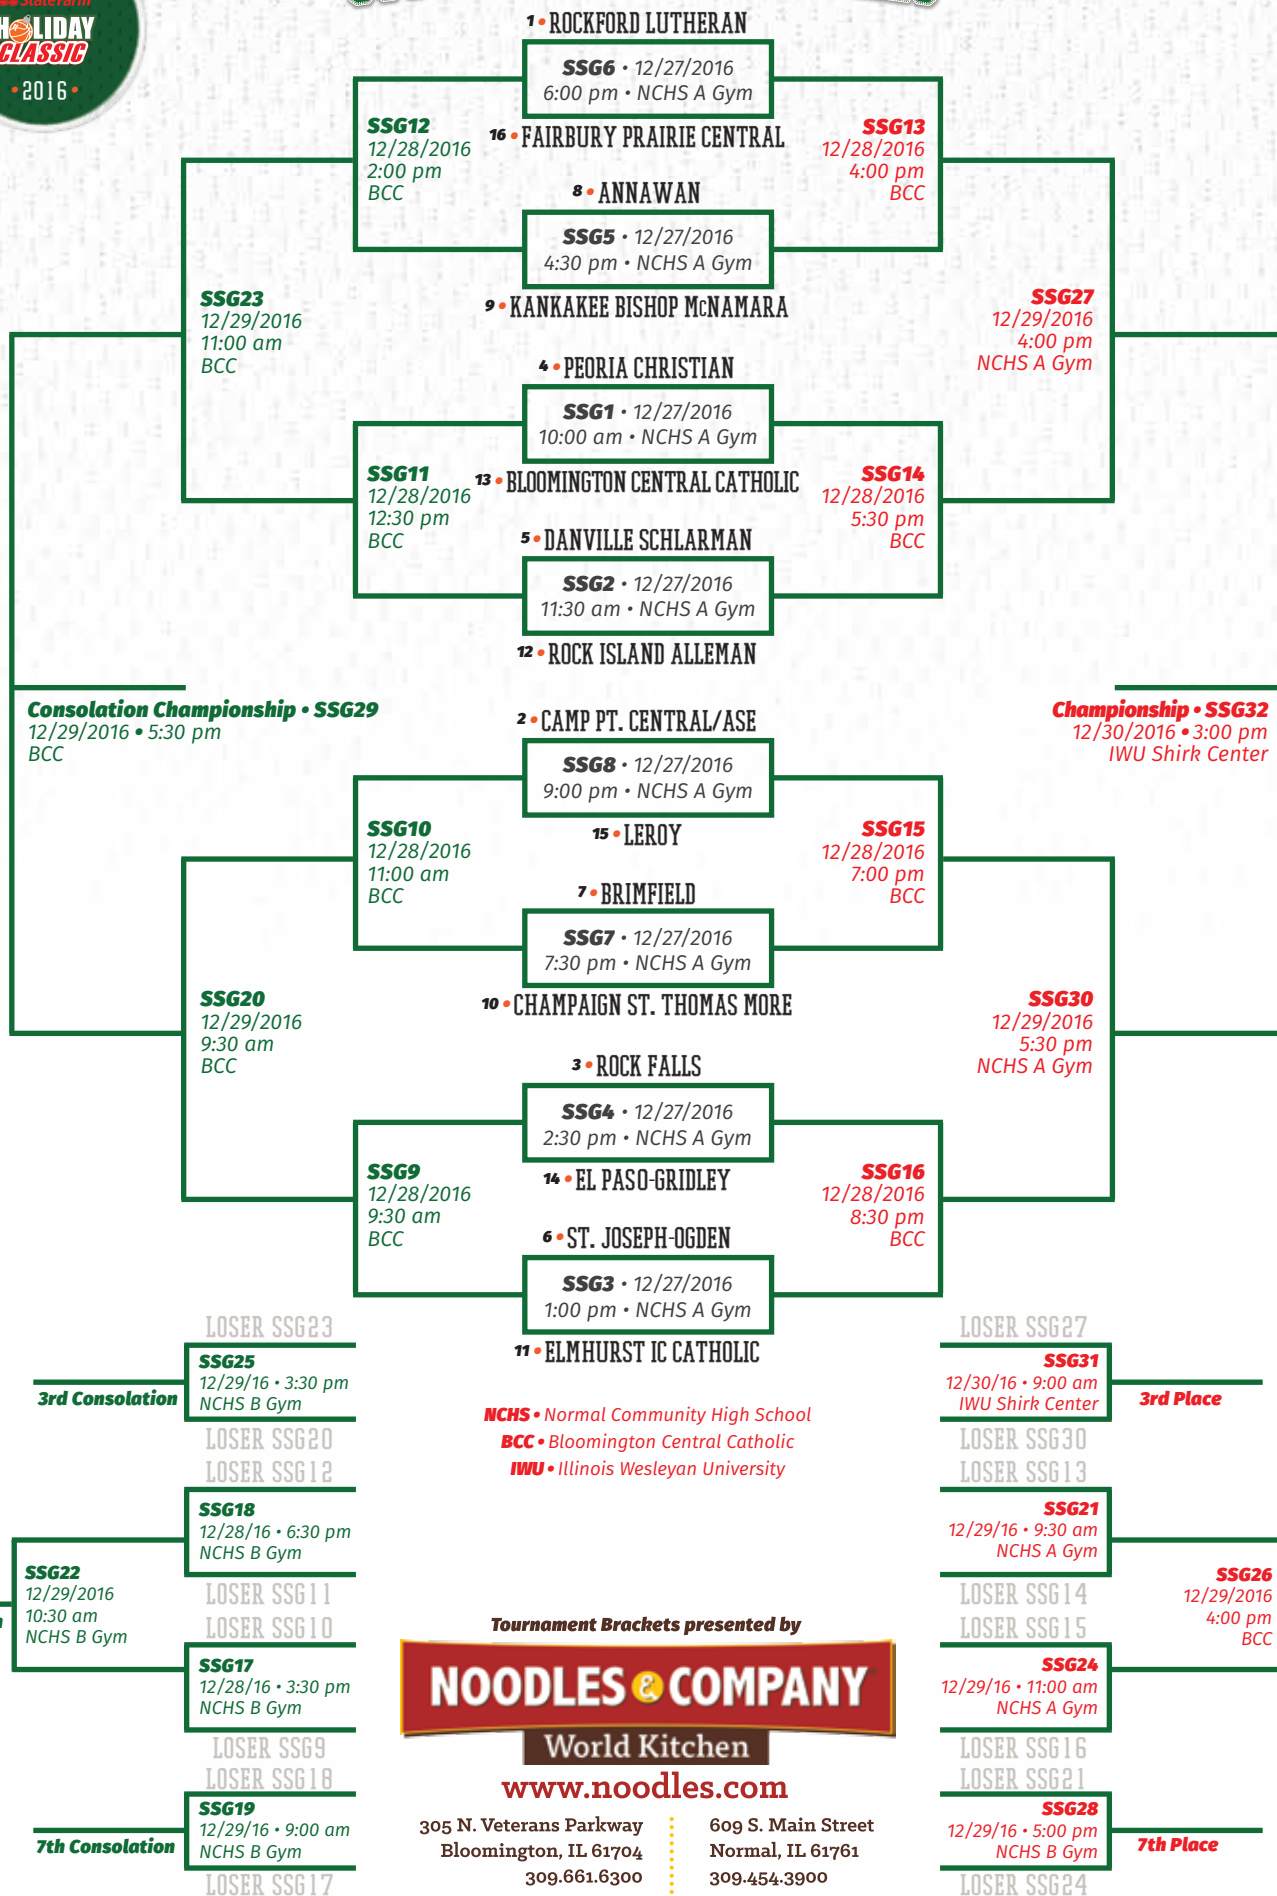

SSG: SMALL SCHOOL GIRLS

NCHS • Normal Community High School
BCC • Bloomington Central Catholic
IWU • Illinois Wesleyan University

World Kitchen

www.noodles.com

305 N. Veterans Parkway • 609 S. Main Street
 Bloomington, IL 61704 • Normal, IL 61761
 309.661.6300 • 309.454.3900