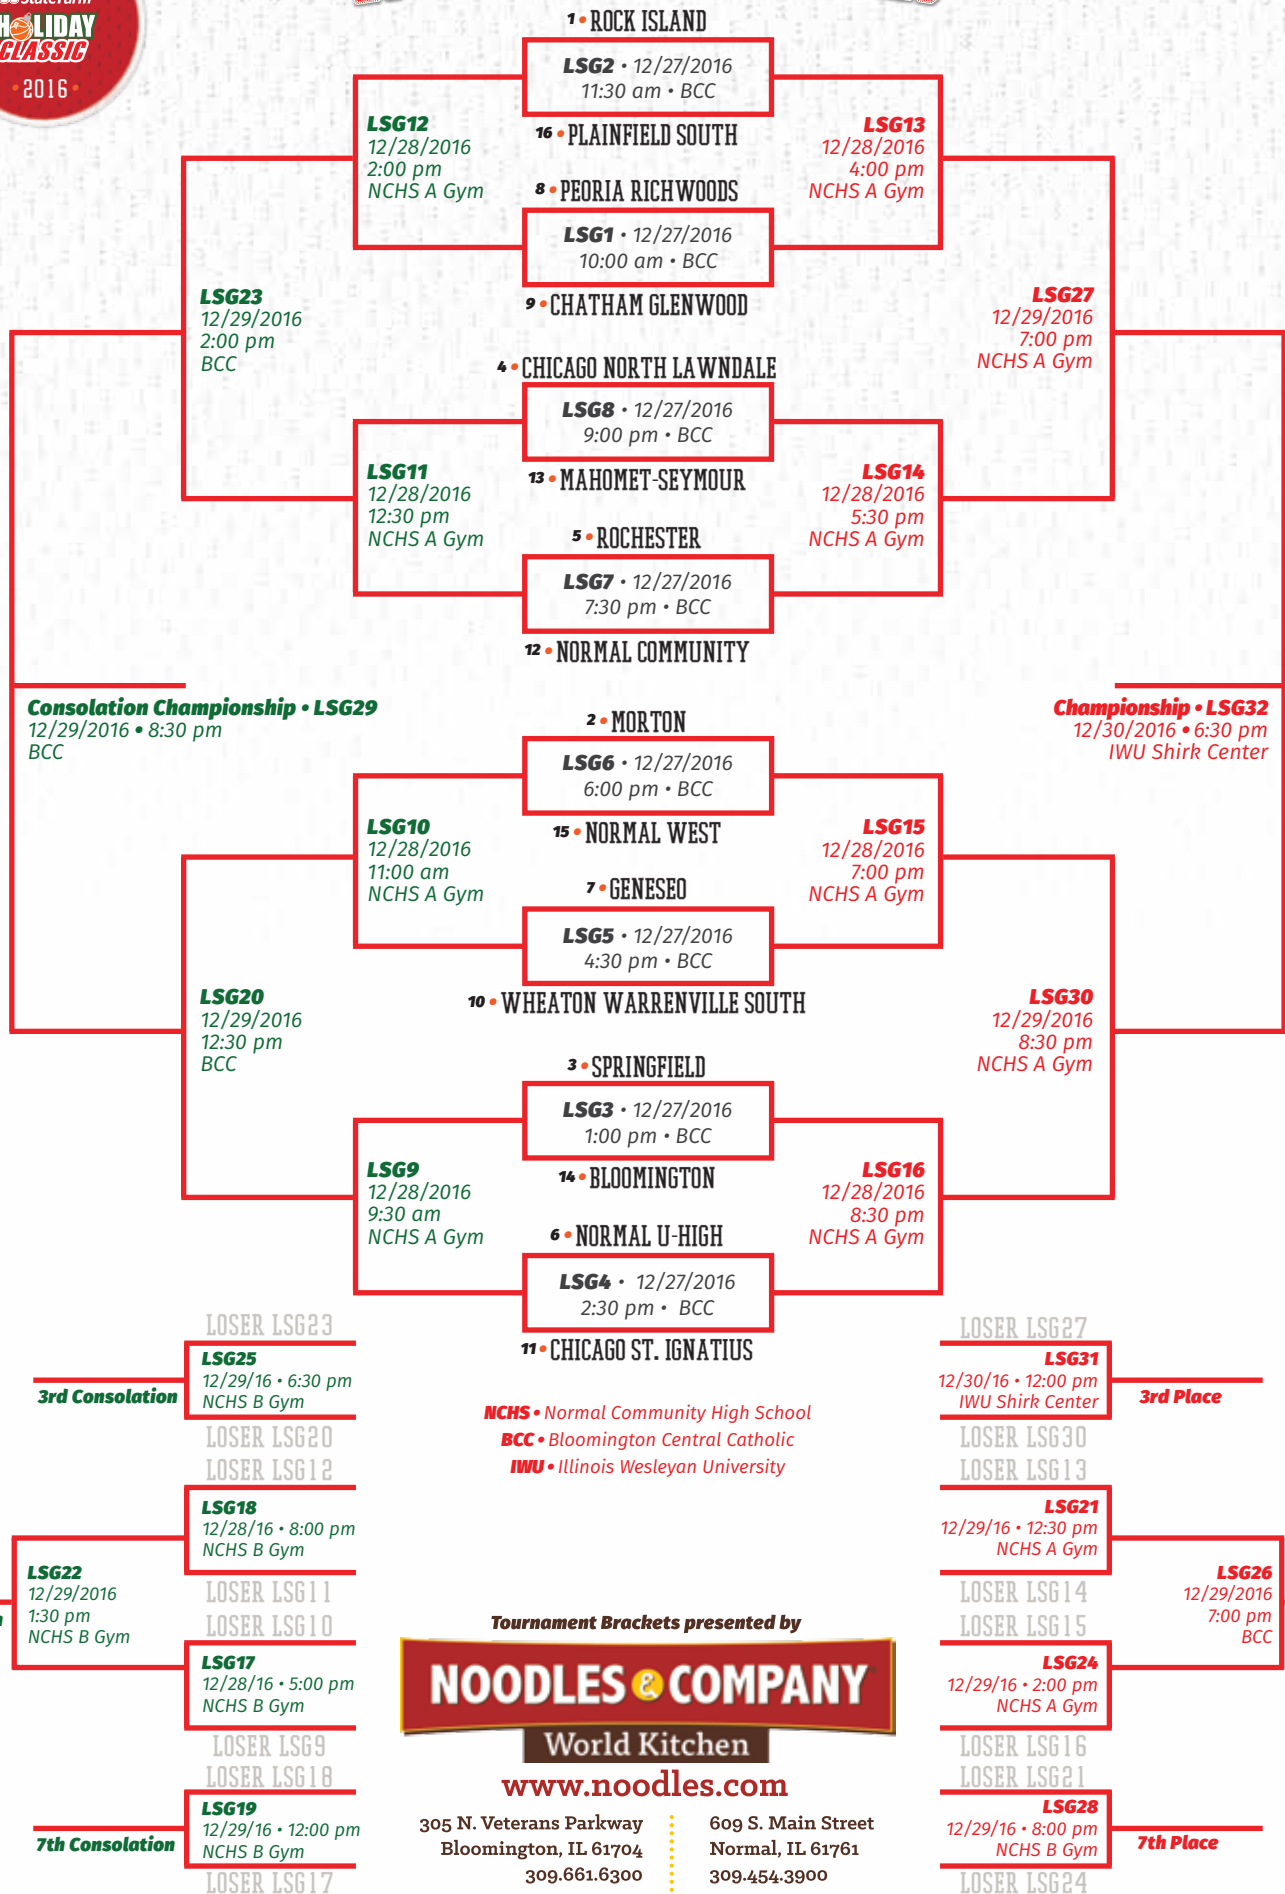

LSG: LARGE SCHOOL GIRLS

NCHS • Normal Community High School
 BCC • Bloomington Central Catholic
 IWU • Illinois Wesleyan University

World Kitchen

www.noodles.com

305 N. Veterans Parkway
 Bloomington, IL 61704
 309.661.6300