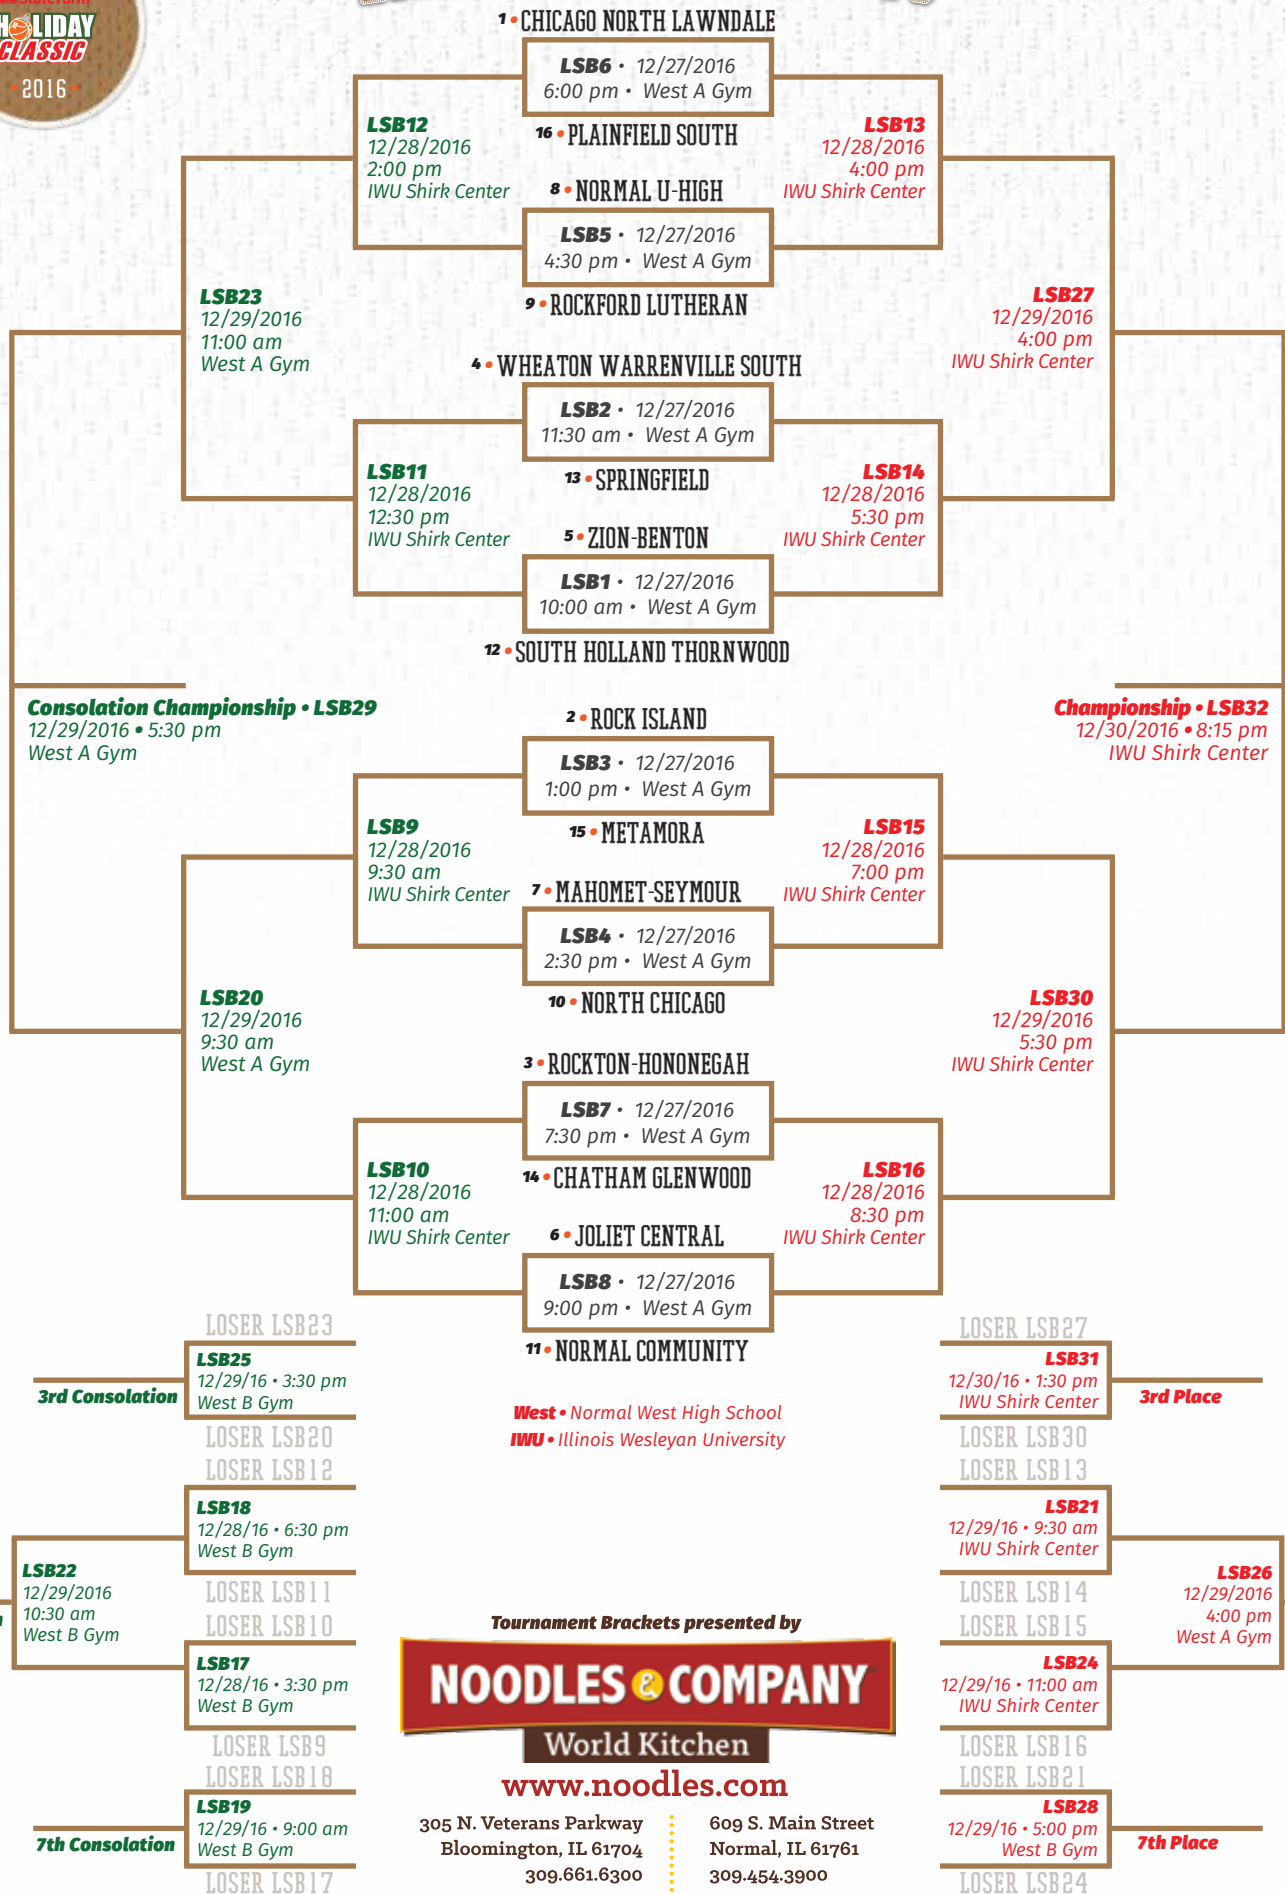

LSB: LARGE SCHOOL BOYS

World Kitchen

www.noodles.com

305 N. Veterans Parkway • 609 S. Main Street
 Bloomington, IL 61704 • Normal, IL 61761
 309.661.6300 • 309.454.3900