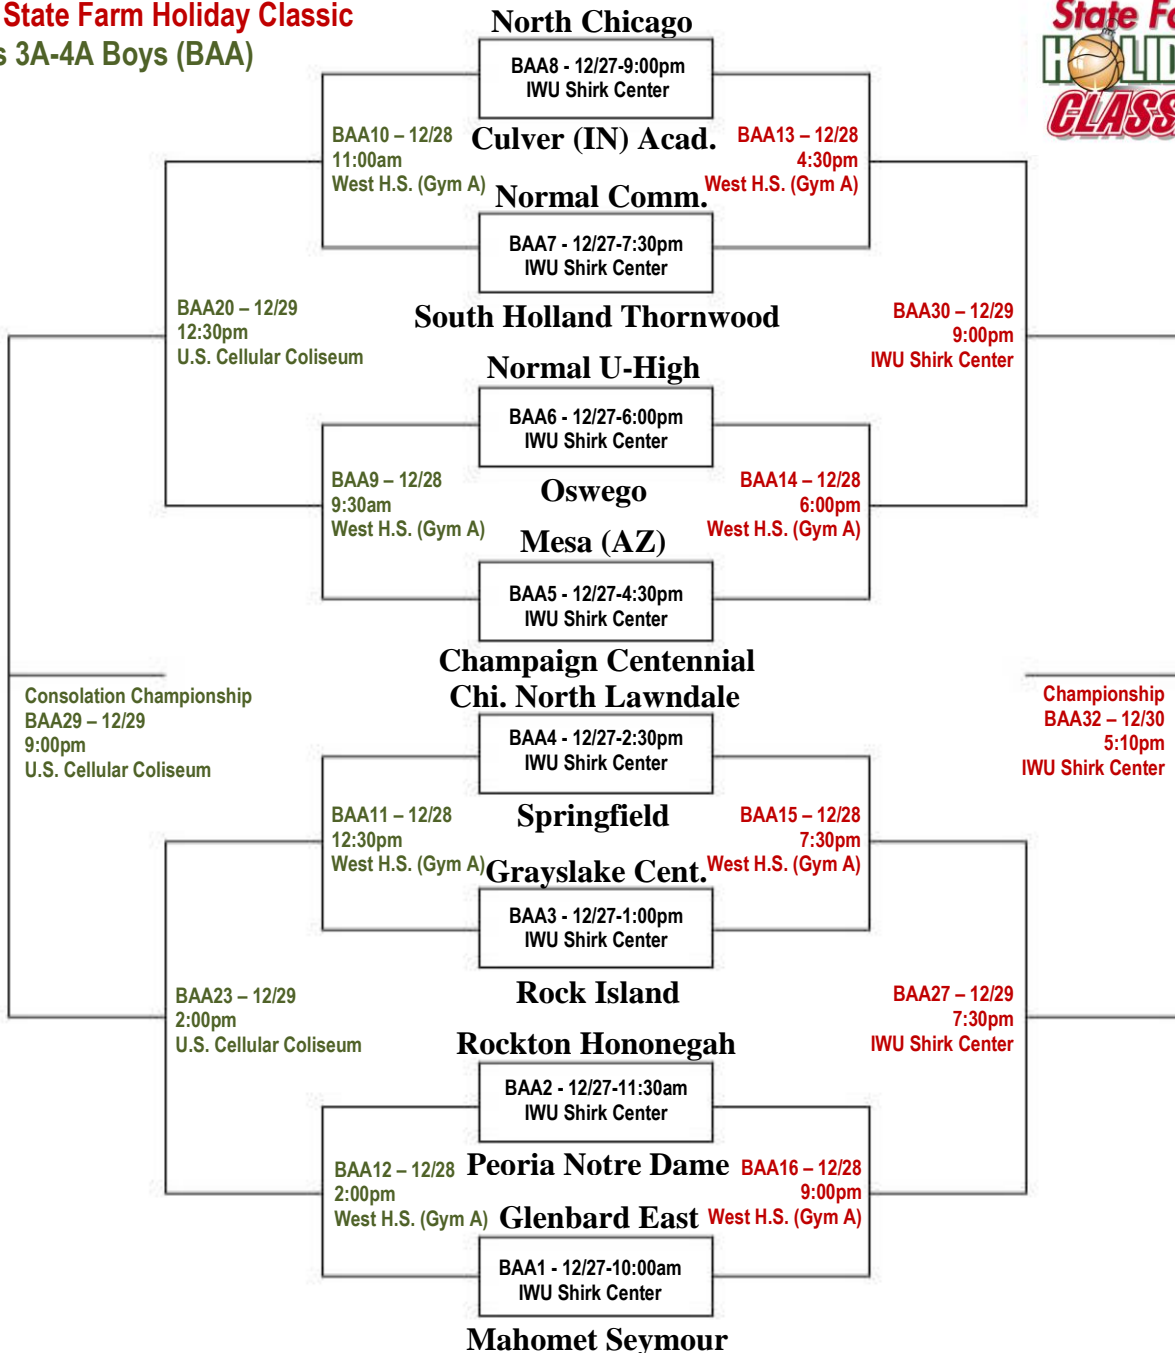

**2011 State Farm Holiday Classic**  
**Class 3A-4A Boys (BAA)**

**Loser BAA 9**

BAA17 - 12/28 5:30pm  
 West H.S. (Gym B)

**Loser BAA 10**

**Loser BAA 11**

BAA18 - 12/28 8:30pm  
 West H.S. (Gym B)

**Loser BAA 12**

**Loser BAA 17**

BAA19 - 12/29 Noon  
 West H.S. (Gym B)

**Loser BAA 18**

BAA22 - 12/29 1:30pm  
 West H.S. (Gym B)

5<sup>th</sup> Cons.

**Loser BAA 20**

BAA25 - 12/29 7:00pm  
 West H.S. (Gym B)

**Loser BAA 23**

**Loser BAA 27**

BAA31 - 12/30 10:30am  
 IWU Shirk Center

**Loser BAA 30**

**Loser BAA 13**

BAA21 - 12/29 12:30pm  
 IWU Shirk Center

**Loser BAA 14**

**Loser BAA 15**

BAA24 - 12/29 2:00pm  
 IWU Shirk Center