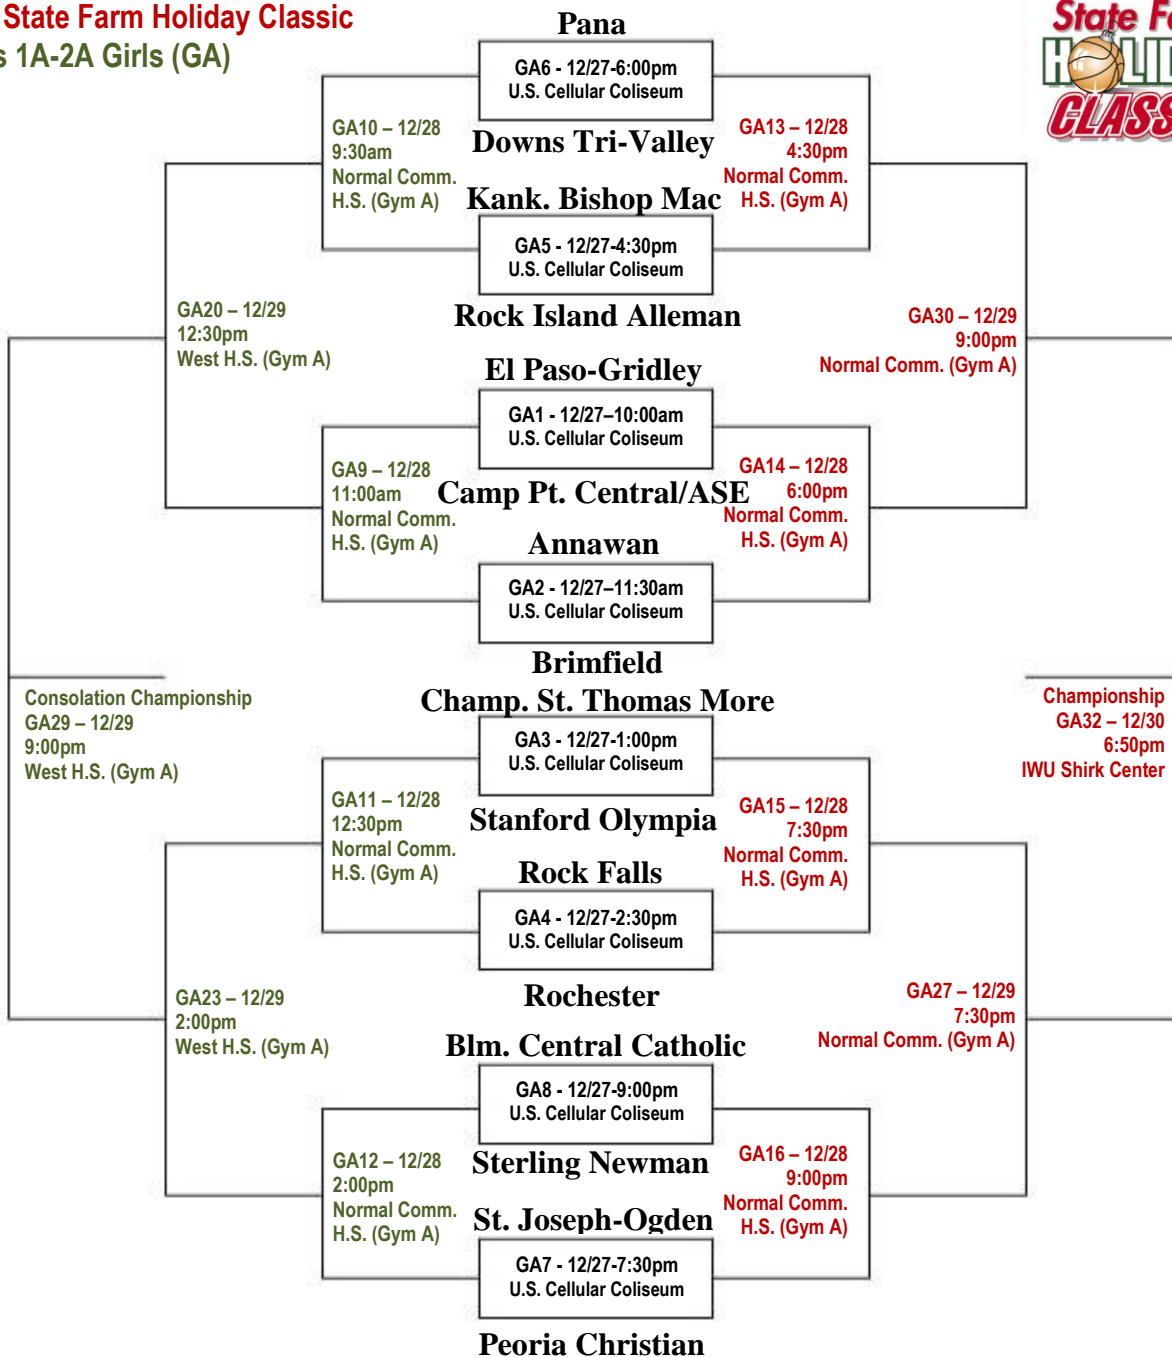

2011 State Farm Holiday Classic
Class 1A-2A Girls (GA)

5th Cons.

5th Place

7th Place