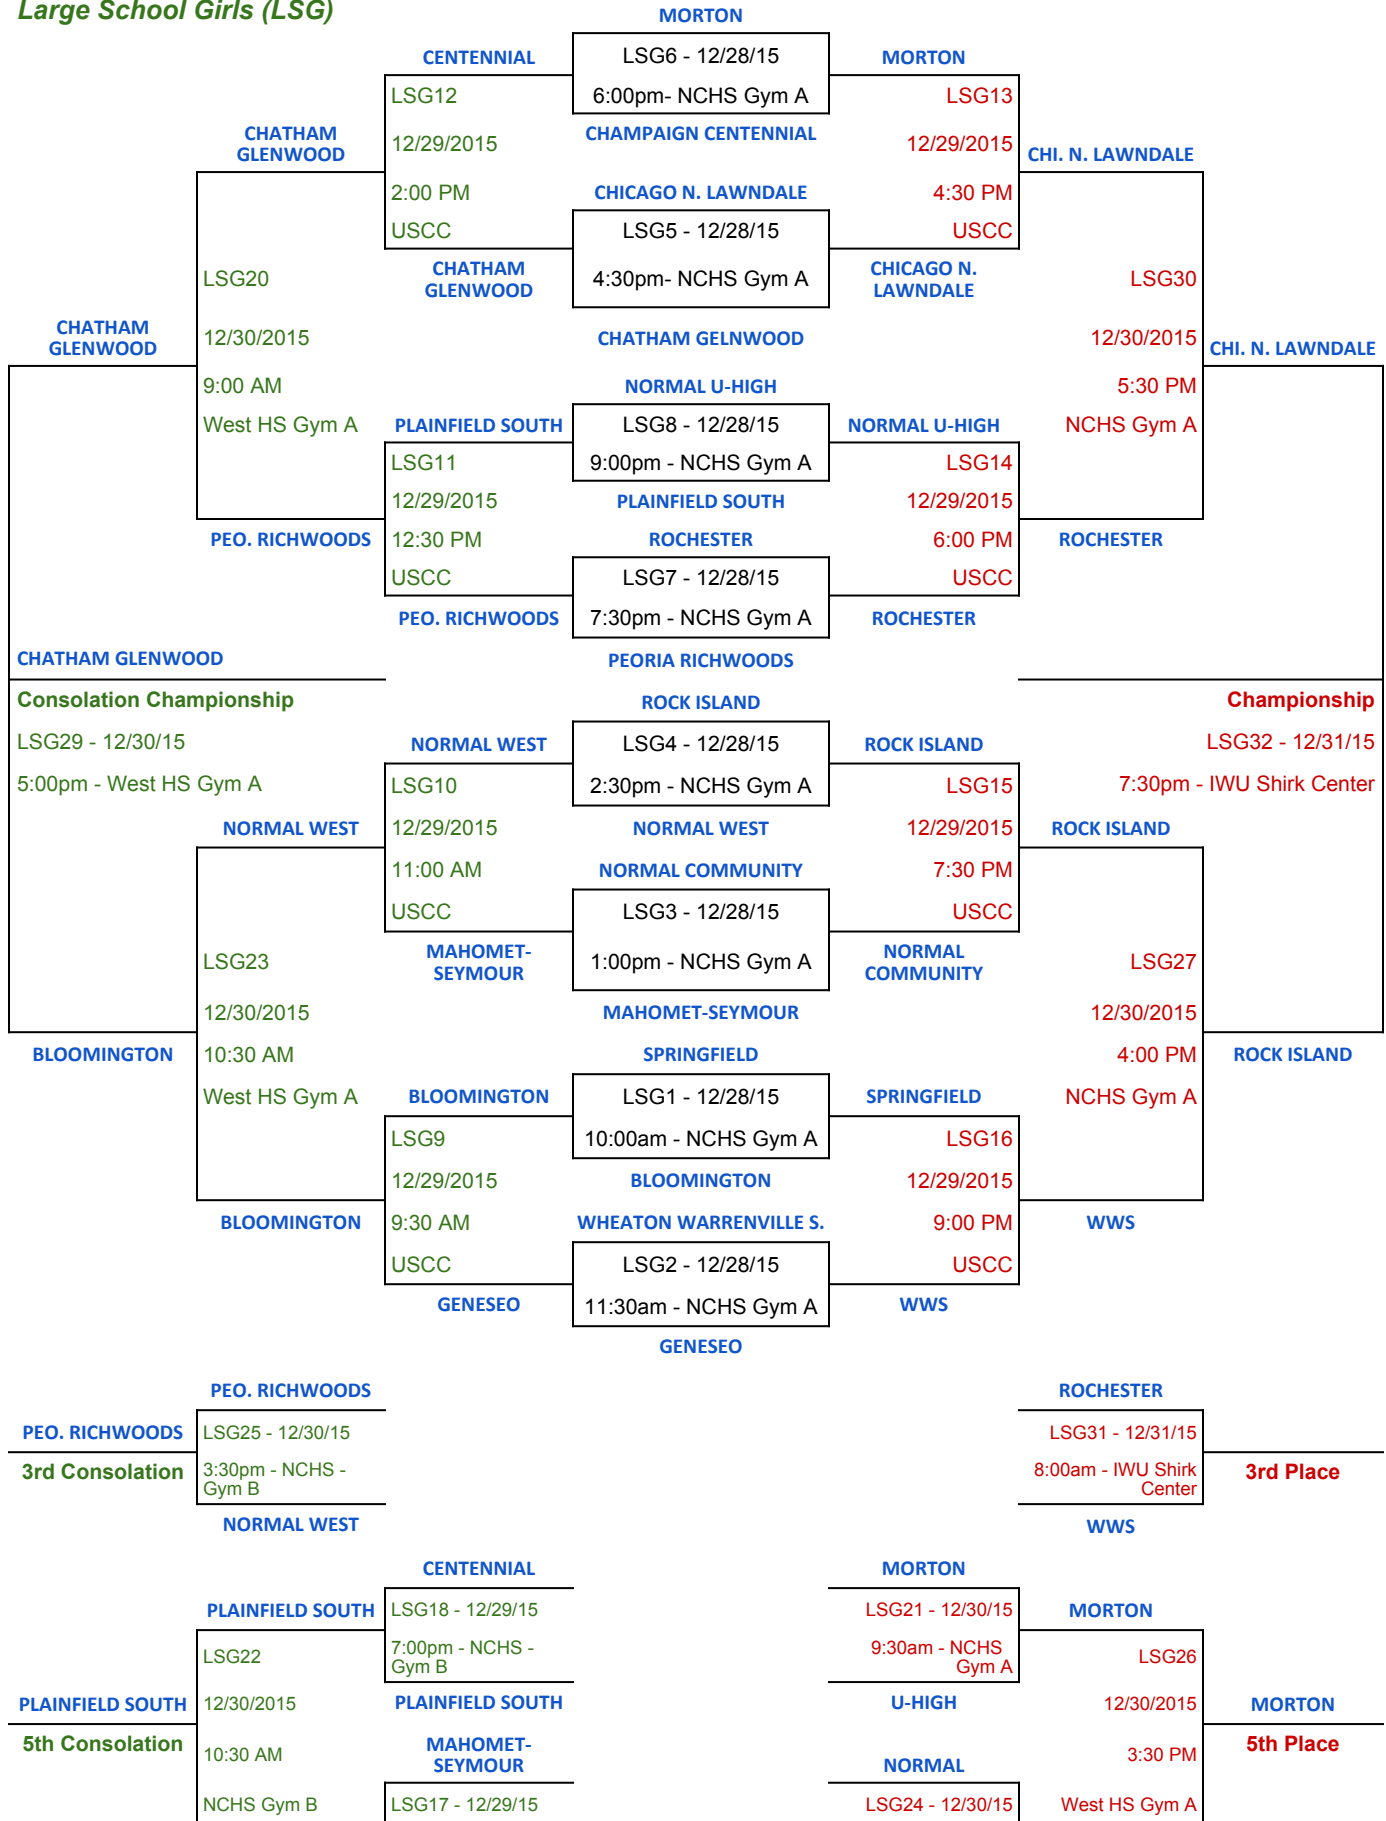

2015 State Farm Holiday Classic

Large School Girls (LSG)

GENESEO

4:00pm - NCHS -
Gym B

GENESEO

11:00am - NCHS
Gym A

SPRINGFIELD

SPRINGFIELD

CENTENNIAL

LSG19 - 12/30/15

9:00am - NCHS -
Gym B

MAHOMET-SEYMOUR

MAHOMET-
SEYMOUR

7th Consolation

NCHS = Normal Community High School

West HS = Normal West High School

USCC = U.S. Cellular Coliseum

U-HIGH

LSG28 - 12/30/15

5:00pm - NCHS Gym
B

NORMAL

NORMAL

7th Place